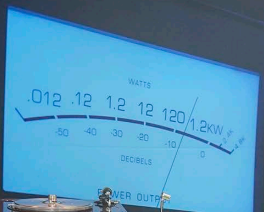

10
MULTIPAK