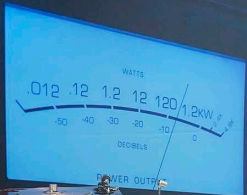

10
MULTIPAK